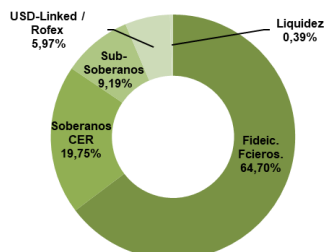

INVERSIONES

PRINCIPALES TENENCIAS

Fideic. Fcieros.	64,70%
Soberanos CER	19,75%
Sub-Soberanos	9,19%
USD-Linked / Rofex	5,97%
Liquidez	0,39%

DATOS DEL FONDO

Información al: 31 - Ago - 2021

Patrimonio: $ 3.158.725.187

Calificación: A (ProRatings)

Liquidez: 48 hs (T+2)

Moneda del fondo Pesos

Horizonte de Inversión: Corto Plazo (30 Días)

Sociedad Gerente: Provinfondos SGFCI

Sociedad Depositaria: Banco Provincia

Honorarios

Sociedad Gerente 1,20%

Sociedad Depositaria 0,20%

Comisión Suscripción/Rescate: 0%

Reuters: LP65067526

POLITICA DE INVERSION

Este fondo esta integrado, principalmente, por fideicomisos financieros con oferta pública.

Constituye una alternativa de inversión diversificada para aquellos que buscan posicionarse en Fideicomisos Financieros.

Benchmark: Tasa Badlar (Bcos. Priv. 30 días)

Contacto Comercial

Tel.: (+5411) 4348 9415

Patricio Germano
patriciogermano@provinfondos.com.ar

Martín Mazzeo
martinmazzeo@provinfondos.com.ar

Luciana Brossy
lucianabrossy@provinfondos.com.ar

Portfolio Manager
Alvaro Aviles
alvaroaviles@provinfondos.com.ar
Daniel Lopez
daniellopez@provinfondos.com.ar

www.provinciafondos.com.ar