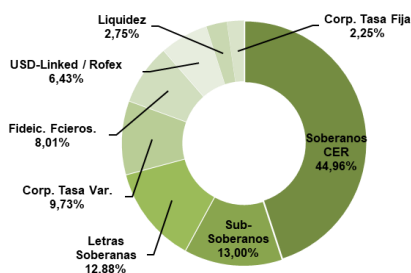

INVERSIONES

PRINCIPALES TENENCIAS

Soberanos CER	44,96%
Sub-Soberanos	13,00%
Letras Soberanas	12,88%
Corp. Tasa Var.	9,73%
Fideic. Fcieros.	8,01%
USD-Linked / Rofex	6,43%
Liquidez	2,75%
Corp. Tasa Fija	2,25%

DATOS DEL FONDO

Información al: 31 - Ago - 2021

Patrimonio: $ 2.779.029.443

Calificación: A+ (ProRatings)

Liquidez: 24 hs (T + 1)

Moneda del Fondo: Pesos

Horizonte de Inversión: Corto Plazo (30 días)

Sociedad Gerente: Provinfondos SGFCI

Sociedad Depositaria: Banco Provincia

Honorarios

Sociedad Gerente 1,20%

Sociedad Depositaria 0,20%

Comisión Suscripción/Rescate 0%

Reuters: LP65067112

POLITICA DE INVERSION

El fondo combina depósitos vista, cauciones y plazo fijos con inversiones en títulos de renta fija de corto y mediano plazo.

Benchmark: Tasa Badlar (Bcos. Priv. 30 días)

Contacto Comercial

Tel.: (+5411) 4348 9415

Patricio Germano
patriciogermano@provinfondos.com.ar

Martín Mazzeo
martinmazzeo@provinfondos.com.ar

Luciana Brossy
lucianabrossy@provinfondos.com.ar

Portfolio Manager
Alvaro Aviles
alvaroaviles@provinfondos.com.ar
Daniel Lopez
daniellopez@provinfondos.com.ar

www.provinciafondos.com.ar